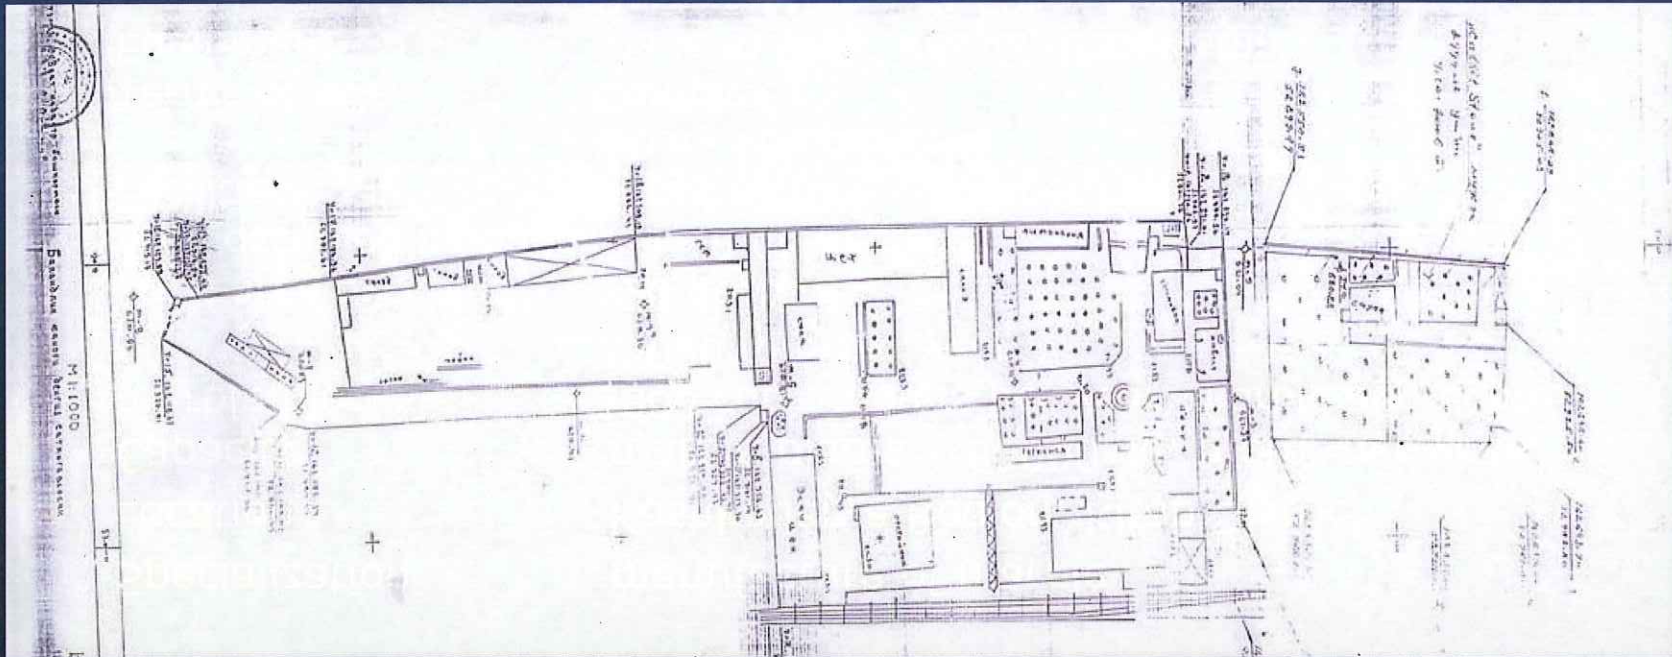

“Kashkadarya Marmar “ Ltd

[18]